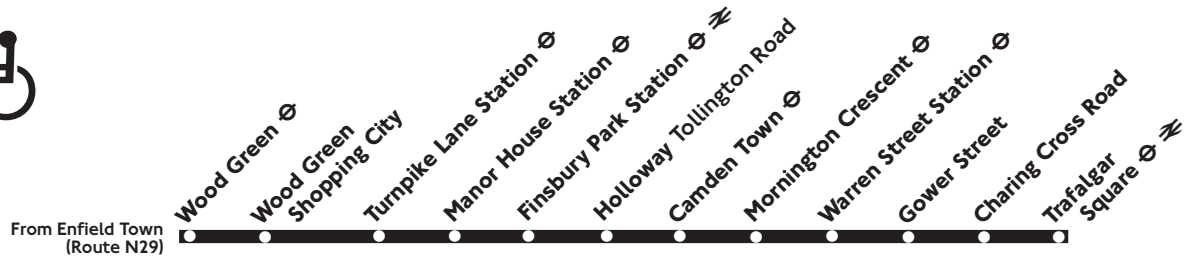

Operated by Arriva for London Buses 14.1.06 T65070

Some journeys on route N29 continue to Enfield Town - please see separate timetable

29

Daily

N29

Every night

Wood Green - Camden Town - Trafalgar Square

Monday - Friday

	N29	N29	N29							
Wood Green Station 	0008		0532	0544	0554	0602	0610		1934	2356
Turnpike Lane Station 	0010	<i>Then</i>	0534	0546	0556	0604	0612	<i>Then</i>	1937	<i>Then</i> 2358
Manor House Station 	0016	<i>about</i>	0540	0552	0602	0610	0618	<i>about</i>	1945	<i>about</i> 0004
Finsbury Park Station 	0019	<i>every</i>	0543	0555	0605	0613	0621	<i>every</i>	1949	<i>every</i> 0007
Holloway Camden Road	0023	12	0547	0559	0609	0617	0625	5	1953	7-8 0011
Camden Town Station 	0028	<i>minutes</i>	0552	0604	0614	0622	0631	<i>minutes</i>	1959	<i>minutes</i> 0016
Warren Street Station 	0033	<i>until</i>	0557	0609	0619	0627	0637	<i>until</i>	2005	<i>until</i> 0021
Tottenham Court Road Station 	0037		0601	0613	0623	0631	0641		2010	0025
Trafalgar Square 	0040		0604	0616	0626	0636	0646		2016	0028

Operated by Arriva London for London Buses 14.1.06 T6507T

Some journeys on route N29 start from Enfield Town - please see separate timetable